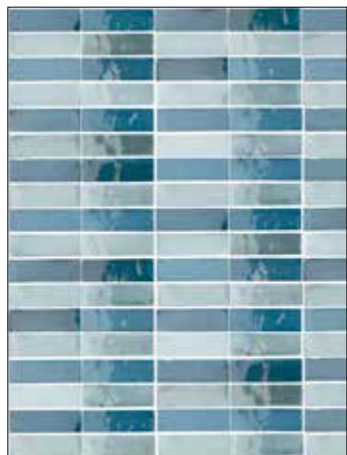

LAYING | POSA 6

43% Apricot  
33% Pink Panther  
17% Rain  
17% Shark

LAYING | POSA 6

65% Coconut  
8% Seashell  
11% Rain  
6% Sepia  
10% Cerulean

LAYING | POSA 4

28% Navy  
45% Cerulean  
27% Rain

LAYING | POSA 7