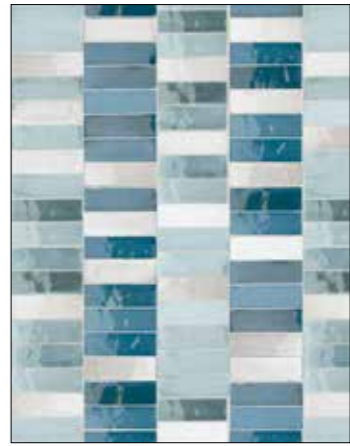

# LAYING SCHEMES | SCHEMI DI POSA

LAYING | POSA 2

39% Navy  
25% Cerulean  
29% Rain  
7% Coconut

LAYING | POSA 2

27% Petroleum  
32% Apricot  
15% Rain  
26% Shark

LAYING | POSA 2

71% Pink Panther  
29% Seashell

52% Eucalyptus  
25% Sepia  
23% Aquamarine

LAYING | POSA 2

33% Navy  
18% Cerulean  
25% Rain  
6% Coconut  
12% Apricot  
6% Pink Panther

LAYING | POSA 2

28% Petroleum  
32% Apricot  
15% Seashell  
25% Eucalyptus

LAYING | POSA 6

43% Apricot  
33% Pink Panther  
17% Rain  
17% Shark

LAYING | POSA 6

65% Coconut  
8% Seashell  
11% Rain  
6% Sepia  
10% Cerulean

LAYING | POSA 4

28% Navy  
45% Cerulean  
27% Rain

LAYING | POSA 7

50% Navy  
50% Cerulean

LAYING | POSA 7

82% Petroleum  
10% Eucalyptus  
8% Rain

LAYING | POSA 7

47% Apricot  
41% Pink Panther  
12% Rain

LAYING | POSA 4

40% Aquamarine  
20% Eucalyptus  
20% Petroleum  
20% Shark