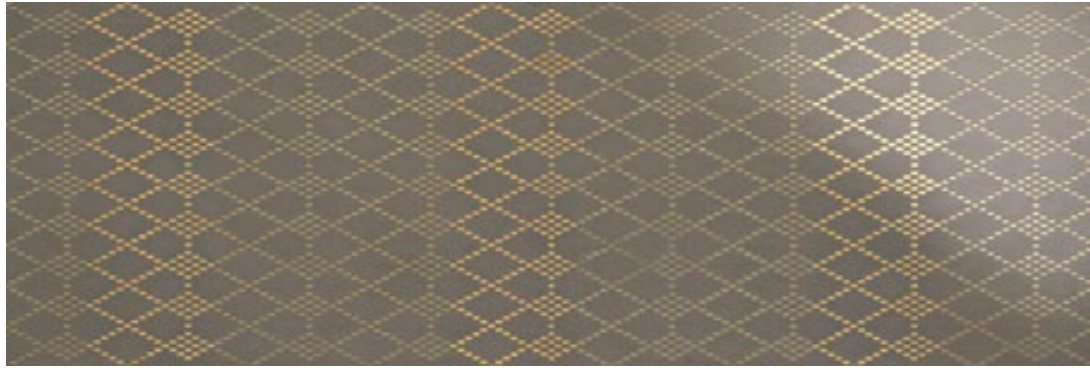

RAV5 Tactile Decoro Shine Terra
40x120