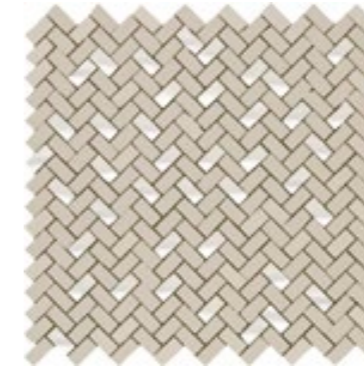

Titanio, Zinco, Carbone

R6LM Tactile Decoro Garden Titanio
80x120

RAV5 Tactile Decoro Shine Terra
40x120

RAV6 Tactile Decoro Shine Odra
40x120

RAV7 Tactile Decoro Shine Titanio
40x120

R71K Tactile Mosaico Bone Terra
40x40