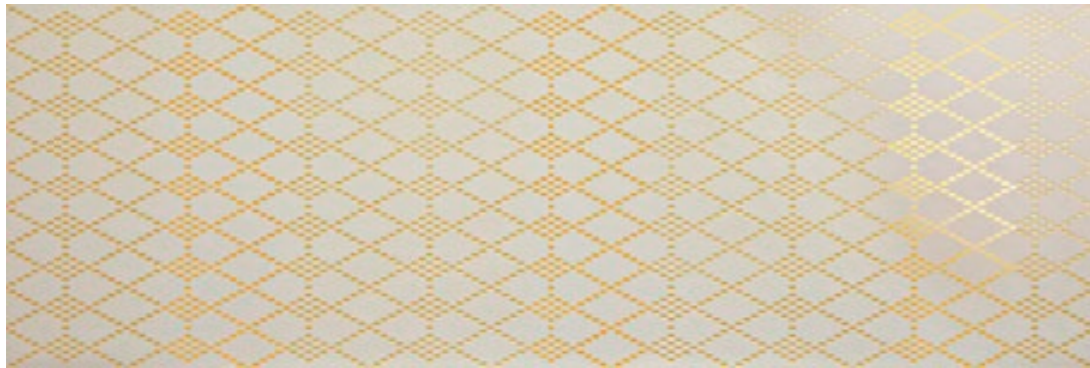

RAV6 Tactile Decoro Shine Odra
40x120