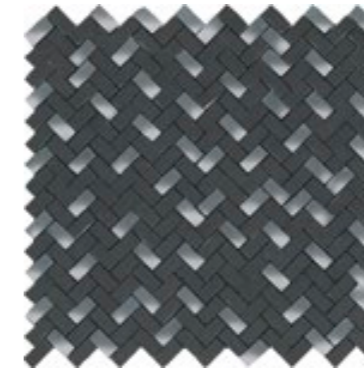

R71Q Tactile Mosaico Bone Carbone
40x40