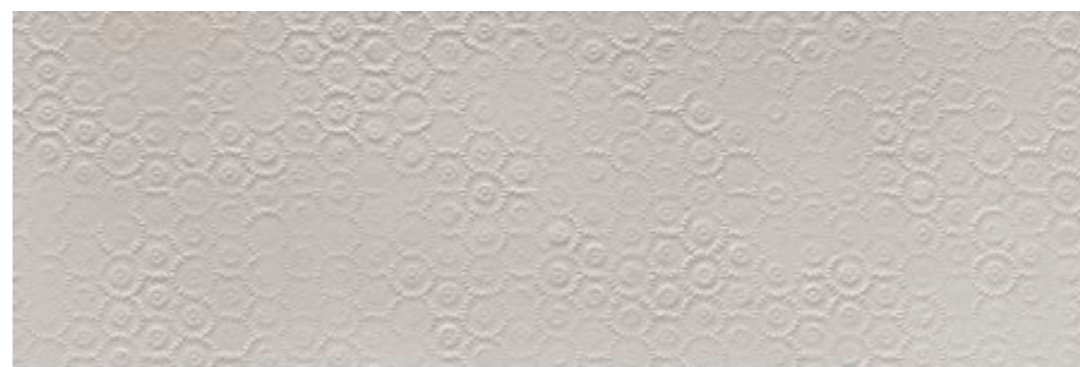

SLIM
8,0 mm

RKMH Tactile Zinco Struttura Pizzo 3D rettificato
40x120