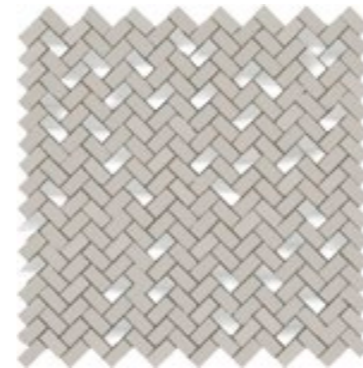

R71N Tactile Mosaico Bone Zinco
40x40