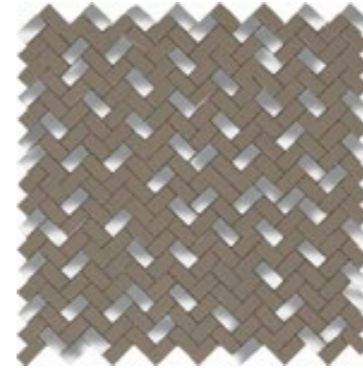

Titanio, Zinco, Carbone

R6LM Tactile Decoro Garden Titanio
80x120

RAV5 Tactile Decoro Shine Terra
40x120

RAV6 Tactile Decoro Shine Odra
40x120

RAV7 Tactile Decoro Shine Titanio
40x120

R71K Tactile Mosaico Bone Terra
40x40