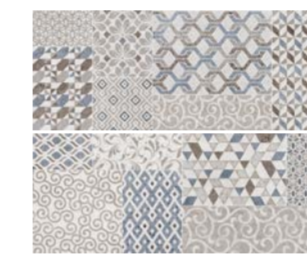

### Colori · Colours

White  
Matt

Grey  
Matt

Ivory  
Matt

Beige  
Matt

### Decori e Mosaici · Decors and Mosaics

**MOXX** Decoro Match White  
(abbinabile a White, Grey)

**M9Q1** Decoro Fierce White  
(abbinabile a White, Grey)

**M9Q2** Decoro Fierce Ivory  
(abbinabile a Ivory, Beige)