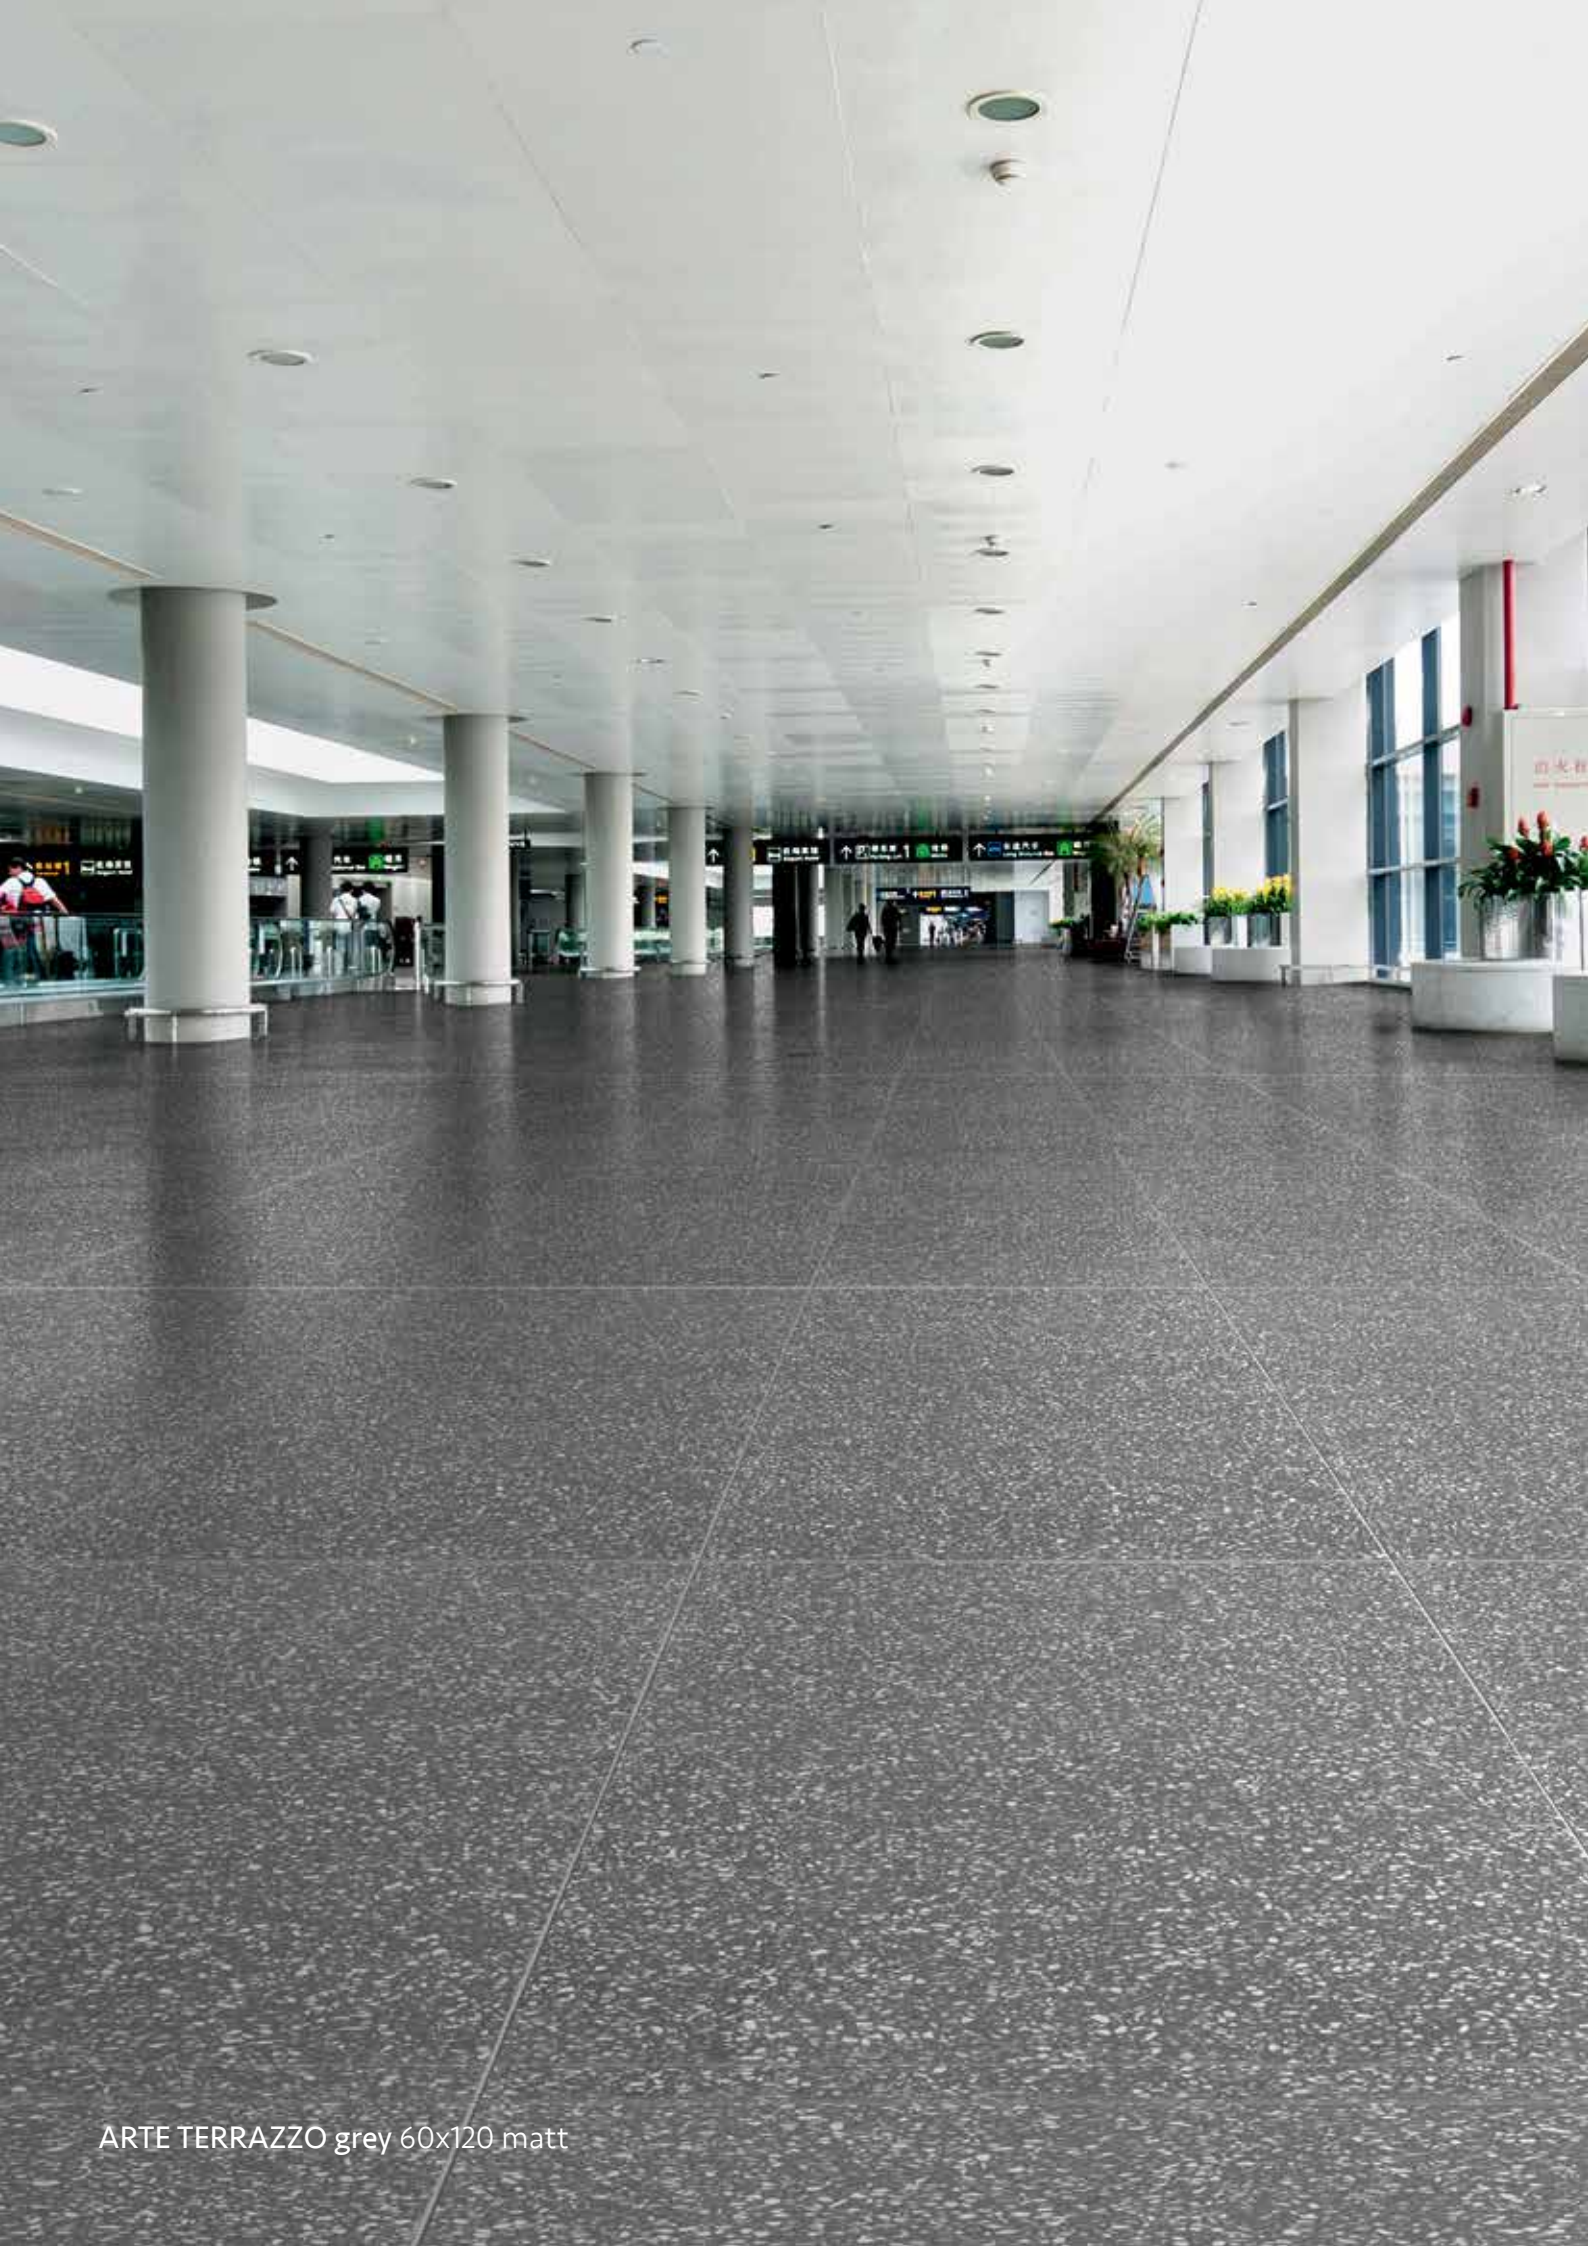

ARTE TERRAZZO grey 60x120 matt