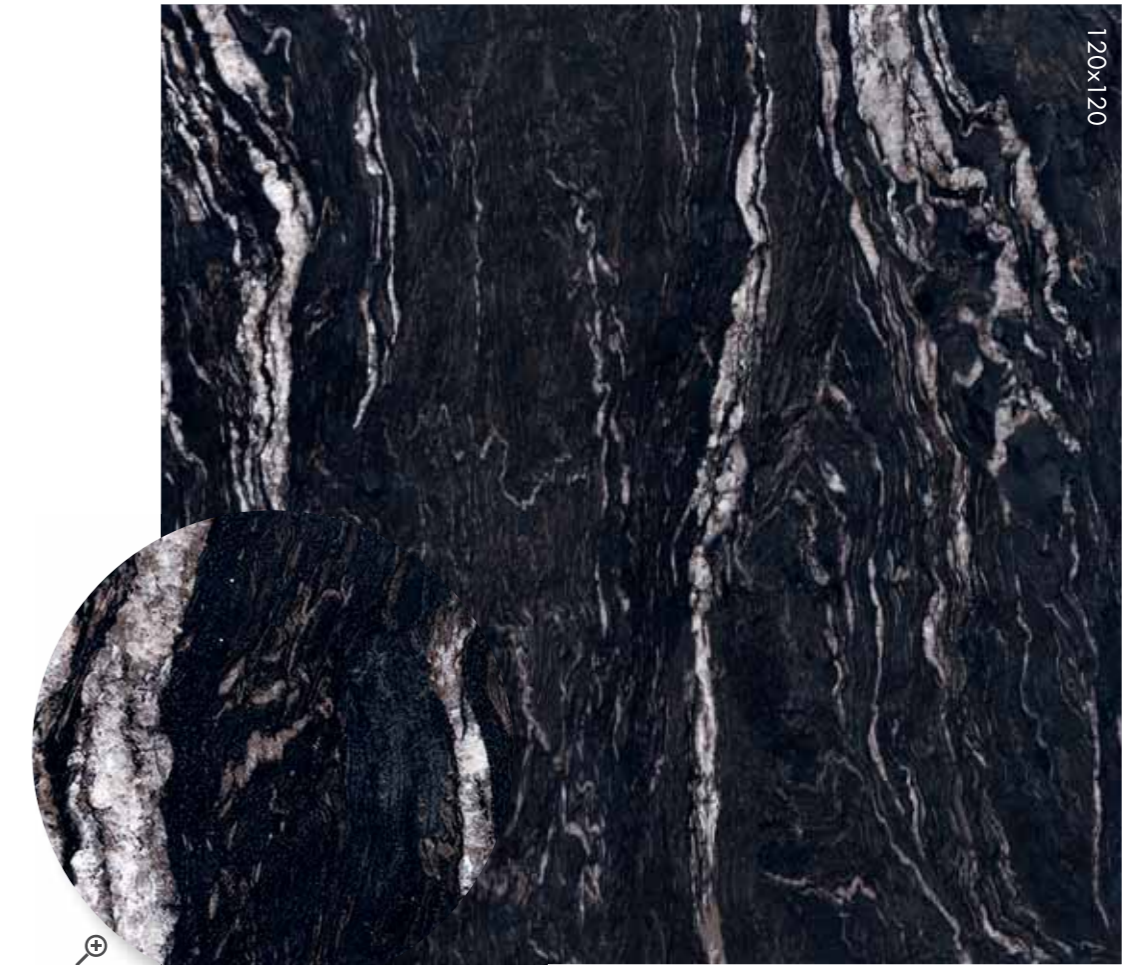

ABKSTONE

163,5x323 soft	0005647	± 6 mm
163,5x323 lux	0005368	± 6 mm
163,5x323 soft	0006270	± 12 mm
163,5x323 lux	0005310	± 12 mm